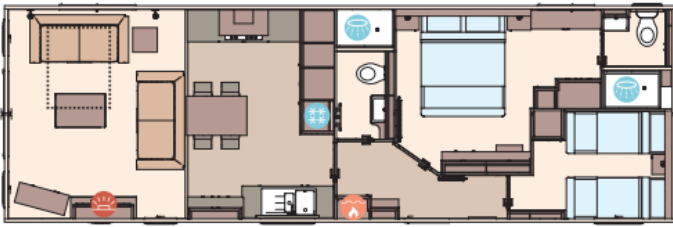

Grundriss

The Ambleside 40ft x 13ft x 2 bedroom

The Ambleside Premier 40ft x 14ft x 2 bedroom

The Ambleside 41ft x 13ft x 3 bedroom

The Ambleside Premier 41ft x 14ft x 3 bedroom

KEY:  Fire  Water heater  Shower  Fridge/Freezer  Front pull out bed